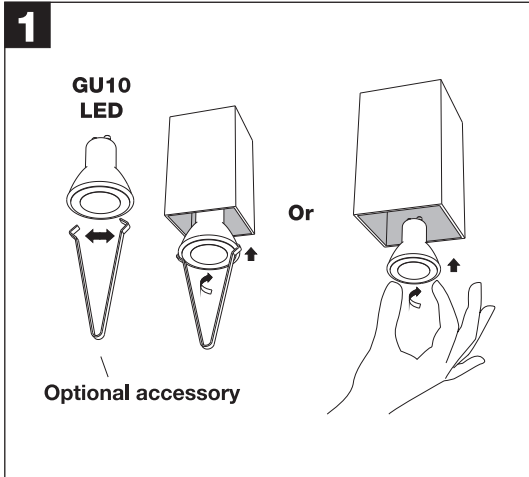

Installation Instruction

1. The lamp must be installed in rated voltage and assure safety earth.
2. Installing and fixing the lamp should be processed by professional under the condition power off.
3. When change the lamp bulb please noted that the max wattage shouldn't exceed the labeled wattage.
4. If the external electrical wire damage please change by the professional in time in case of any danger.

Rated voltage: In accordance with the product labeled
 Rated power: In accordance with the product labeled

Installation Instruction

1. The lamp must be installed in rated voltage and assure safety earth.
2. Installing and fixing the lamp should be processed by professional under the condition power off.
3. When change the lamp bulb please noted that the max wattage shouldn't exceed the labeled wattage.
4. If the external electrical wire damage please change by the professional in time in case of any danger.