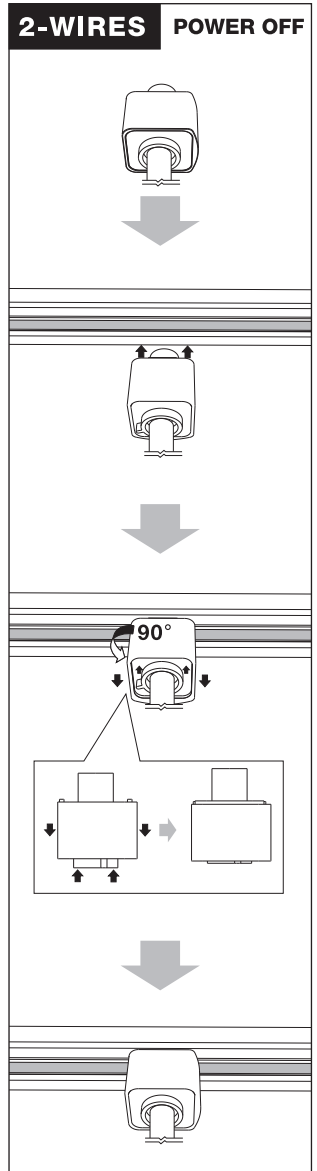

Installation Instruction

1. The lamp must be installed in rated voltage and assure safety earth.
2. Installing and fixing the lamp should be processed by professional under the condition power off.
3. When change the lamp bulb please noted that the max wattage shouldn't exceed the labeled wattage.
4. If the external electrical wire damage please change by the professional in time in case of any danger.

Rated voltage: In accordance with the product labeled
 Rated power: In accordance with the product labeled

Installation Instruction

1. The lamp must be installed in rated voltage and assure safety earth.
2. Installing and fixing the lamp should be processed by professional under the condition power off.
3. When change the lamp bulb please noted that the max wattage shouldn't exceed the labeled wattage.
4. If the external electrical wire damage please change by the professional in time in case of any danger.

Rated voltage: In accordance with the product labeled
 Rated power: In accordance with the product labeled

4-WIRES POWER OFF

1

2

3

4

Turn off if need to be removed

4-WIRES POWER OFF