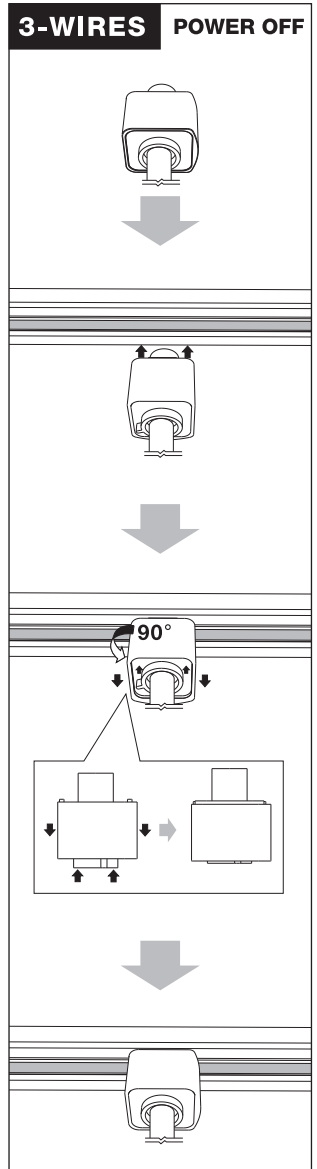

Installation Instruction

1. The lamp must be installed in rated voltage and assure safety earth.
2. Installing and fixing the lamp should be processed by professional under the condition power off.
3. When change the lamp bulb please noted that the max wattage shouldn't exceed the labeled wattage.
4. If the external electrical wire damage please change by the professional in time in case of any danger.

Rated voltage: In accordance with the product labeled
Rated power: In accordance with the product labeled