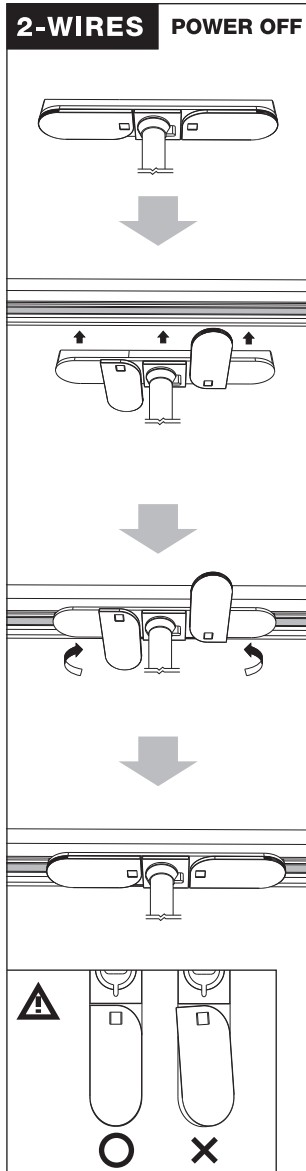

Installation Instruction

1. The lamp must be installed in rated voltage and assure safety earth.
2. Installing and fixing the lamp should be processed by professional under the condition power off.
3. When change the lamp bulb please noted that the max wattage shouldn't exceed the labeled wattage.
4. If the external electrical wire damage please change by the professional in time in case of any danger.

Rated voltage: In accordance with the product labeled
 Rated power: In accordance with the product labeled

Installation Instruction

1. The lamp must be installed in rated voltage and assure safety earth.
2. Installing and fixing the lamp should be processed by professional under the condition power off.
3. When change the lamp bulb please noted that the max wattage shouldn't exceed the labeled wattage.
4. If the external electrical wire damage please change by the professional in time in case of any danger.

Rated voltage: In accordance with the product labeled
 Rated power: In accordance with the product labeled

4-WIRES POWER OFF

1

2

3

4

Turn off if need to be removed

4-WIRES POWER OFF