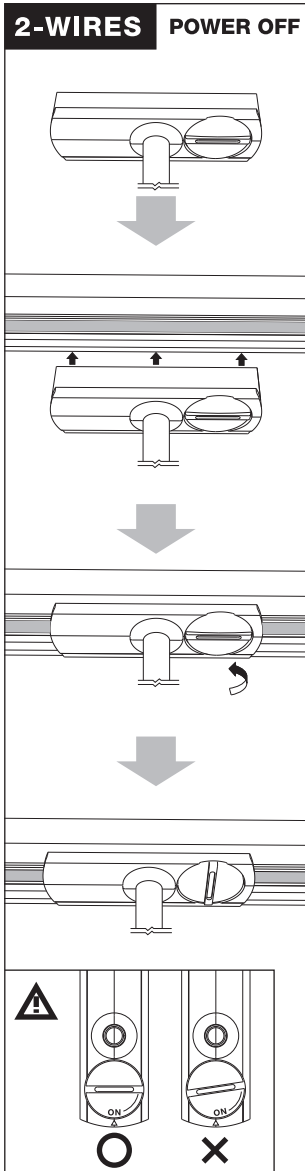

Installation Instruction

1. The lamp must be installed in rated voltage and assure safety earth.
2. Installing and fixing the lamp should be processed by professional under the condition power off.
3. When change the lamp bulb please noted that the max wattage shouldn't exceed the labeled wattage.
4. If the external electrical wire damage please change by the professional in time in case of any danger.

Rated voltage: In accordance with the product labeled
 Rated power: In accordance with the product labeled

Installation Instruction

1. The lamp must be installed in rated voltage and assure safety earth.
2. Installing and fixing the lamp should be processed by professional under the condition power off.
3. When change the lamp bulb please noted that the max wattage shouldn't exceed the labeled wattage.
4. If the external electrical wire damage please change by the professional in time in case of any danger.

Rated voltage: In accordance with the product labeled
 Rated power: In accordance with the product labeled

4-WIRES POWER OFF

1

2

3

4

Turn off if need to be removed

4-WIRES POWER OFF