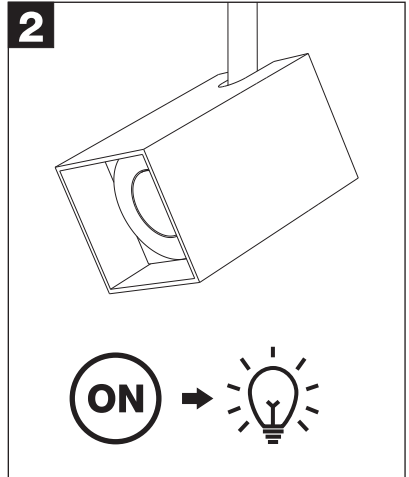

Installation Instruction

1. The lamp must be installed in rated voltage and assure safety earth.
2. Installing and fixing the lamp should be processed by professional under the condition power off.
3. When change the lamp bulb please noted that the max wattage shouldn't exceed the labeled wattage.
4. If the external electrical wire damage please change by the professional in time in case of any danger.

Rated voltage: In accordance with the product labeled
 Rated power: In accordance with the product labeled

Installation Instruction

1. The lamp must be installed in rated voltage and assure safety earth.
2. Installing and fixing the lamp should be processed by professional under the condition power off.
3. When change the lamp bulb please noted that the max wattage shouldn't exceed the labeled wattage.
4. If the external electrical wire damage please change by the professional in time in case of any danger.