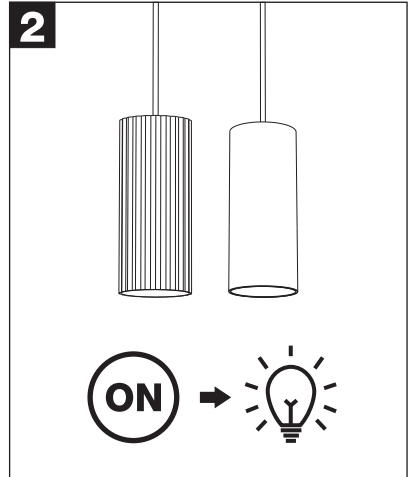

Installation Instruction

1. The lamp must be installed in rated voltage and assure safety earth.
2. Installing and fixing the lamp should be processed by professional under the condition power off.
3. When change the lamp bulb please noted that the max wattage shouldn't exceed the labeled wattage.
4. If the external electrical wire damage please change by the professional in time in case of any danger.

Rated voltage: In accordance with the product labeled
 Rated power: In accordance with the product labeled

Installation Instruction

1. The lamp must be installed in rated voltage and assure safety earth.
2. Installing and fixing the lamp should be processed by professional under the condition power off.
3. When change the lamp bulb please noted that the max wattage shouldn't exceed the labeled wattage.
4. If the external electrical wire damage please change by the professional in time in case of any danger.