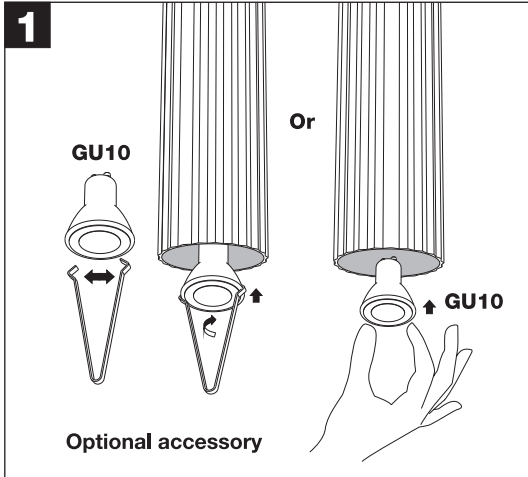

Installation Instruction

1. The lamp must be installed in rated voltage and assure safety earth.
2. Installing and fixing the lamp should be processed by professional under the condition power off.
3. When change the lamp bulb please noted that the max wattage shouldn't exceed the labeled wattage.
4. If the external electrical wire damage please change by the professional in time in case of any danger.

Rated voltage: In accordance with the product labeled
 Rated power: In accordance with the product labeled

Installation Instruction

1. The lamp must be installed in rated voltage and assure safety earth.
2. Installing and fixing the lamp should be processed by professional under the condition power off.
3. When change the lamp bulb please noted that the max wattage shouldn't exceed the labeled wattage.
4. If the external electrical wire damage please change by the professional in time in case of any danger.