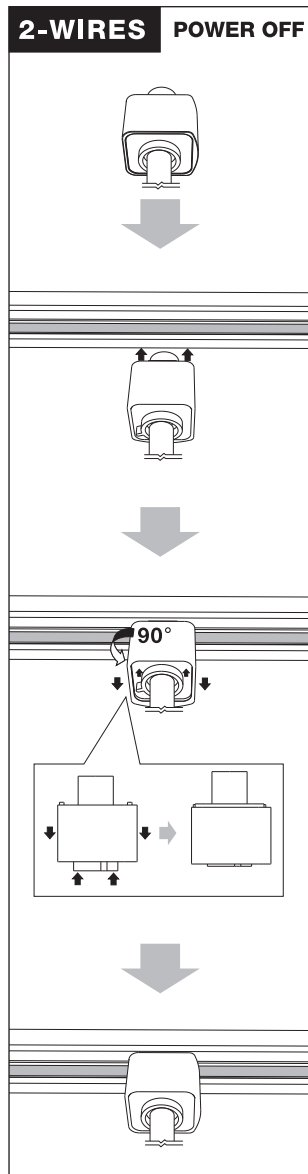

Installation Instruction

1. The lamp must be installed in rated voltage and assure safety earth.
2. Installing and fixing the lamp should be processed by professional under the condition power off.
3. When change the lamp bulb please noted that the max wattage shouldn't exceed the labeled wattage.
4. If the external electrical wire damage please change by the professional in time in case of any danger.

Rated voltage: In accordance with the product labeled
 Rated power: In accordance with the product labeled

Installation Instruction

1. The lamp must be installed in rated voltage and assure safety earth.
2. Installing and fixing the lamp should be processed by professional under the condition power off.
3. When change the lamp bulb please noted that the max wattage shouldn't exceed the labeled wattage.
4. If the external electrical wire damage please change by the professional in time in case of any danger.

Rated voltage: In accordance with the product labeled
 Rated power: In accordance with the product labeled

4-WIRES POWER OFF

1

2

3

4

Turn off if need to be removed

4-WIRES POWER OFF