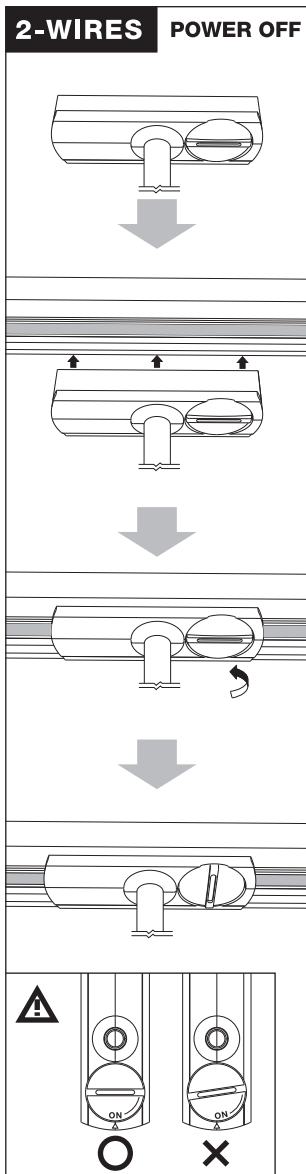

Installation Instruction

1. The lamp must be installed in rated voltage and assure safety earth.
2. Installing and fixing the lamp should be processed by professional under the condition power off.
3. When change the lamp bulb please noted that the max wattage shouldn't exceed the labeled wattage.
4. If the external electrical wire damage please change by the professional in time in case of any danger.

Rated voltage: In accordance with the product labeled
 Rated power: In accordance with the product labeled

Installation Instruction

1. The lamp must be installed in rated voltage and assure safety earth.
2. Installing and fixing the lamp should be processed by professional under the condition power off.
3. When change the lamp bulb please noted that the max wattage shouldn't exceed the labeled wattage.
4. If the external electrical wire damage please change by the professional in time in case of any danger.

Rated voltage: In accordance with the product labeled
 Rated power: In accordance with the product labeled

4-WIRES POWER OFF

1

2

3

4

Turn off if need to be removed

4-WIRES POWER OFF