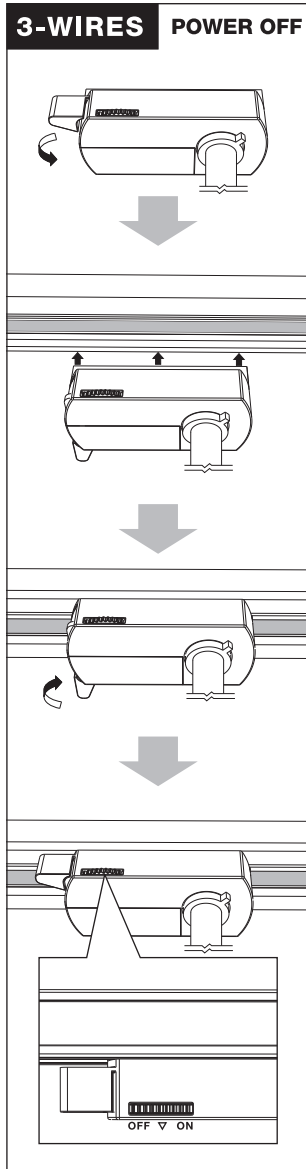

Installation Instruction

1. The lamp must be installed in rated voltage and assure safety earth.
2. Installing and fixing the lamp should be processed by professional under the condition power off.
3. When change the lamp bulb please noted that the max wattage shouldn't exceed the labeled wattage.
4. If the external electrical wire damage please change by the professional in time in case of any danger.

Rated voltage: In accordance with the product labeled
Rated power: In accordance with the product labeled