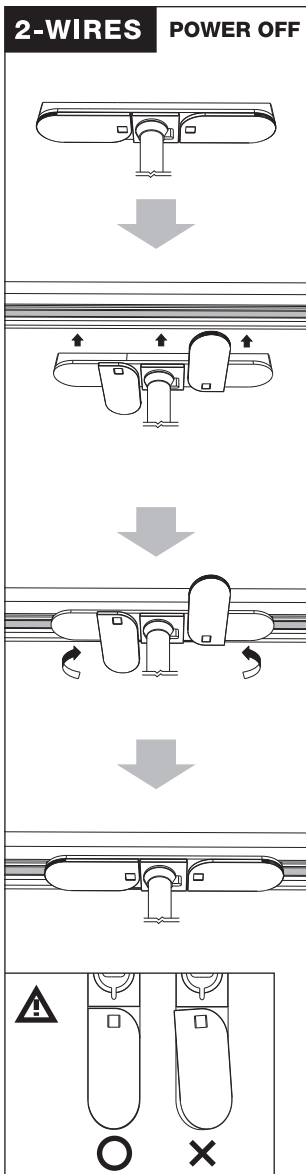

Installation Instruction

1. The lamp must be installed in rated voltage and assure safety earth.
2. Installing and fixing the lamp should be processed by professional under the condition power off.
3. When change the lamp bulb please noted that the max wattage shouldn't exceed the labeled wattage.
4. If the external electrical wire damage please change by the professional in time in case of any danger.

Rated voltage: In accordance with the product labeled
 Rated power: In accordance with the product labeled

Installation Instruction

1. The lamp must be installed in rated voltage and assure safety earth.
2. Installing and fixing the lamp should be processed by professional under the condition power off.
3. When change the lamp bulb please noted that the max wattage shouldn't exceed the labeled wattage.
4. If the external electrical wire damage please change by the professional in time in case of any danger.

Rated voltage: In accordance with the product labeled
 Rated power: In accordance with the product labeled

4-WIRES POWER OFF

1

2

3

4

Turn off if need to be removed

4-WIRES POWER OFF