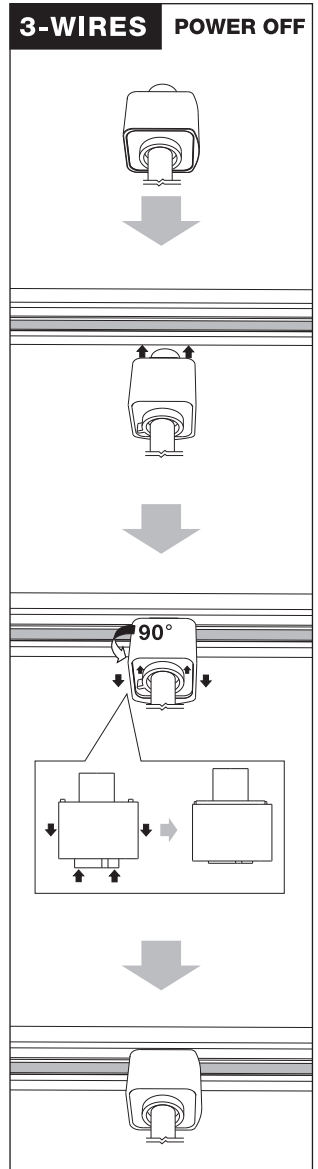

Installation Instruction

1. The lamp must be installed in rated voltage and assure safety earth.
2. Installing and fixing the lamp should be processed by professional under the condition power off.
3. When change the lamp bulb please noted that the max wattage shouldn't exceed the labeled wattage.
4. If the external electrical wire damage please change by the professional in time in case of any danger.

Rated voltage: In accordance with the product labeled
Rated power: In accordance with the product labeled