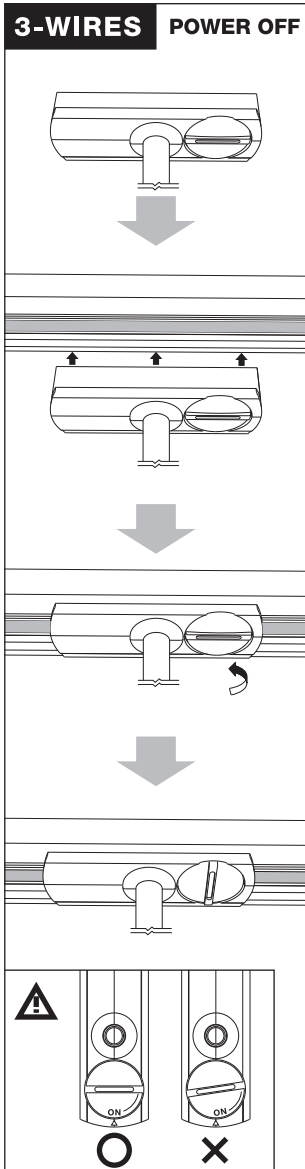

Installation Instruction

1. The lamp must be installed in rated voltage and assure safety earth.
2. Installing and fixing the lamp should be processed by professional under the condition power off.
3. When change the lamp bulb please noted that the max wattage shouldn't exceed the labeled wattage.
4. If the external electrical wire damage please change by the professional in time in case of any danger.

Rated voltage: In accordance with the product labeled
Rated power: In accordance with the product labeled